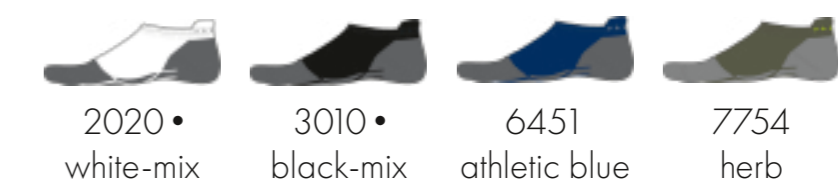

Material: 50% PP,
30% CO,
18% PA,
2% EL

FALKE RU4 ENDURANCE INVISIBLE

Article: 16707 men

Sizes: 39 - 41
42 - 43
44 - 45
46 - 48

Material: 50% PP,
30% CO,
18% PA,
2% EL

FALKE RU4 ENDURANCE COOL

Article: 16747 women