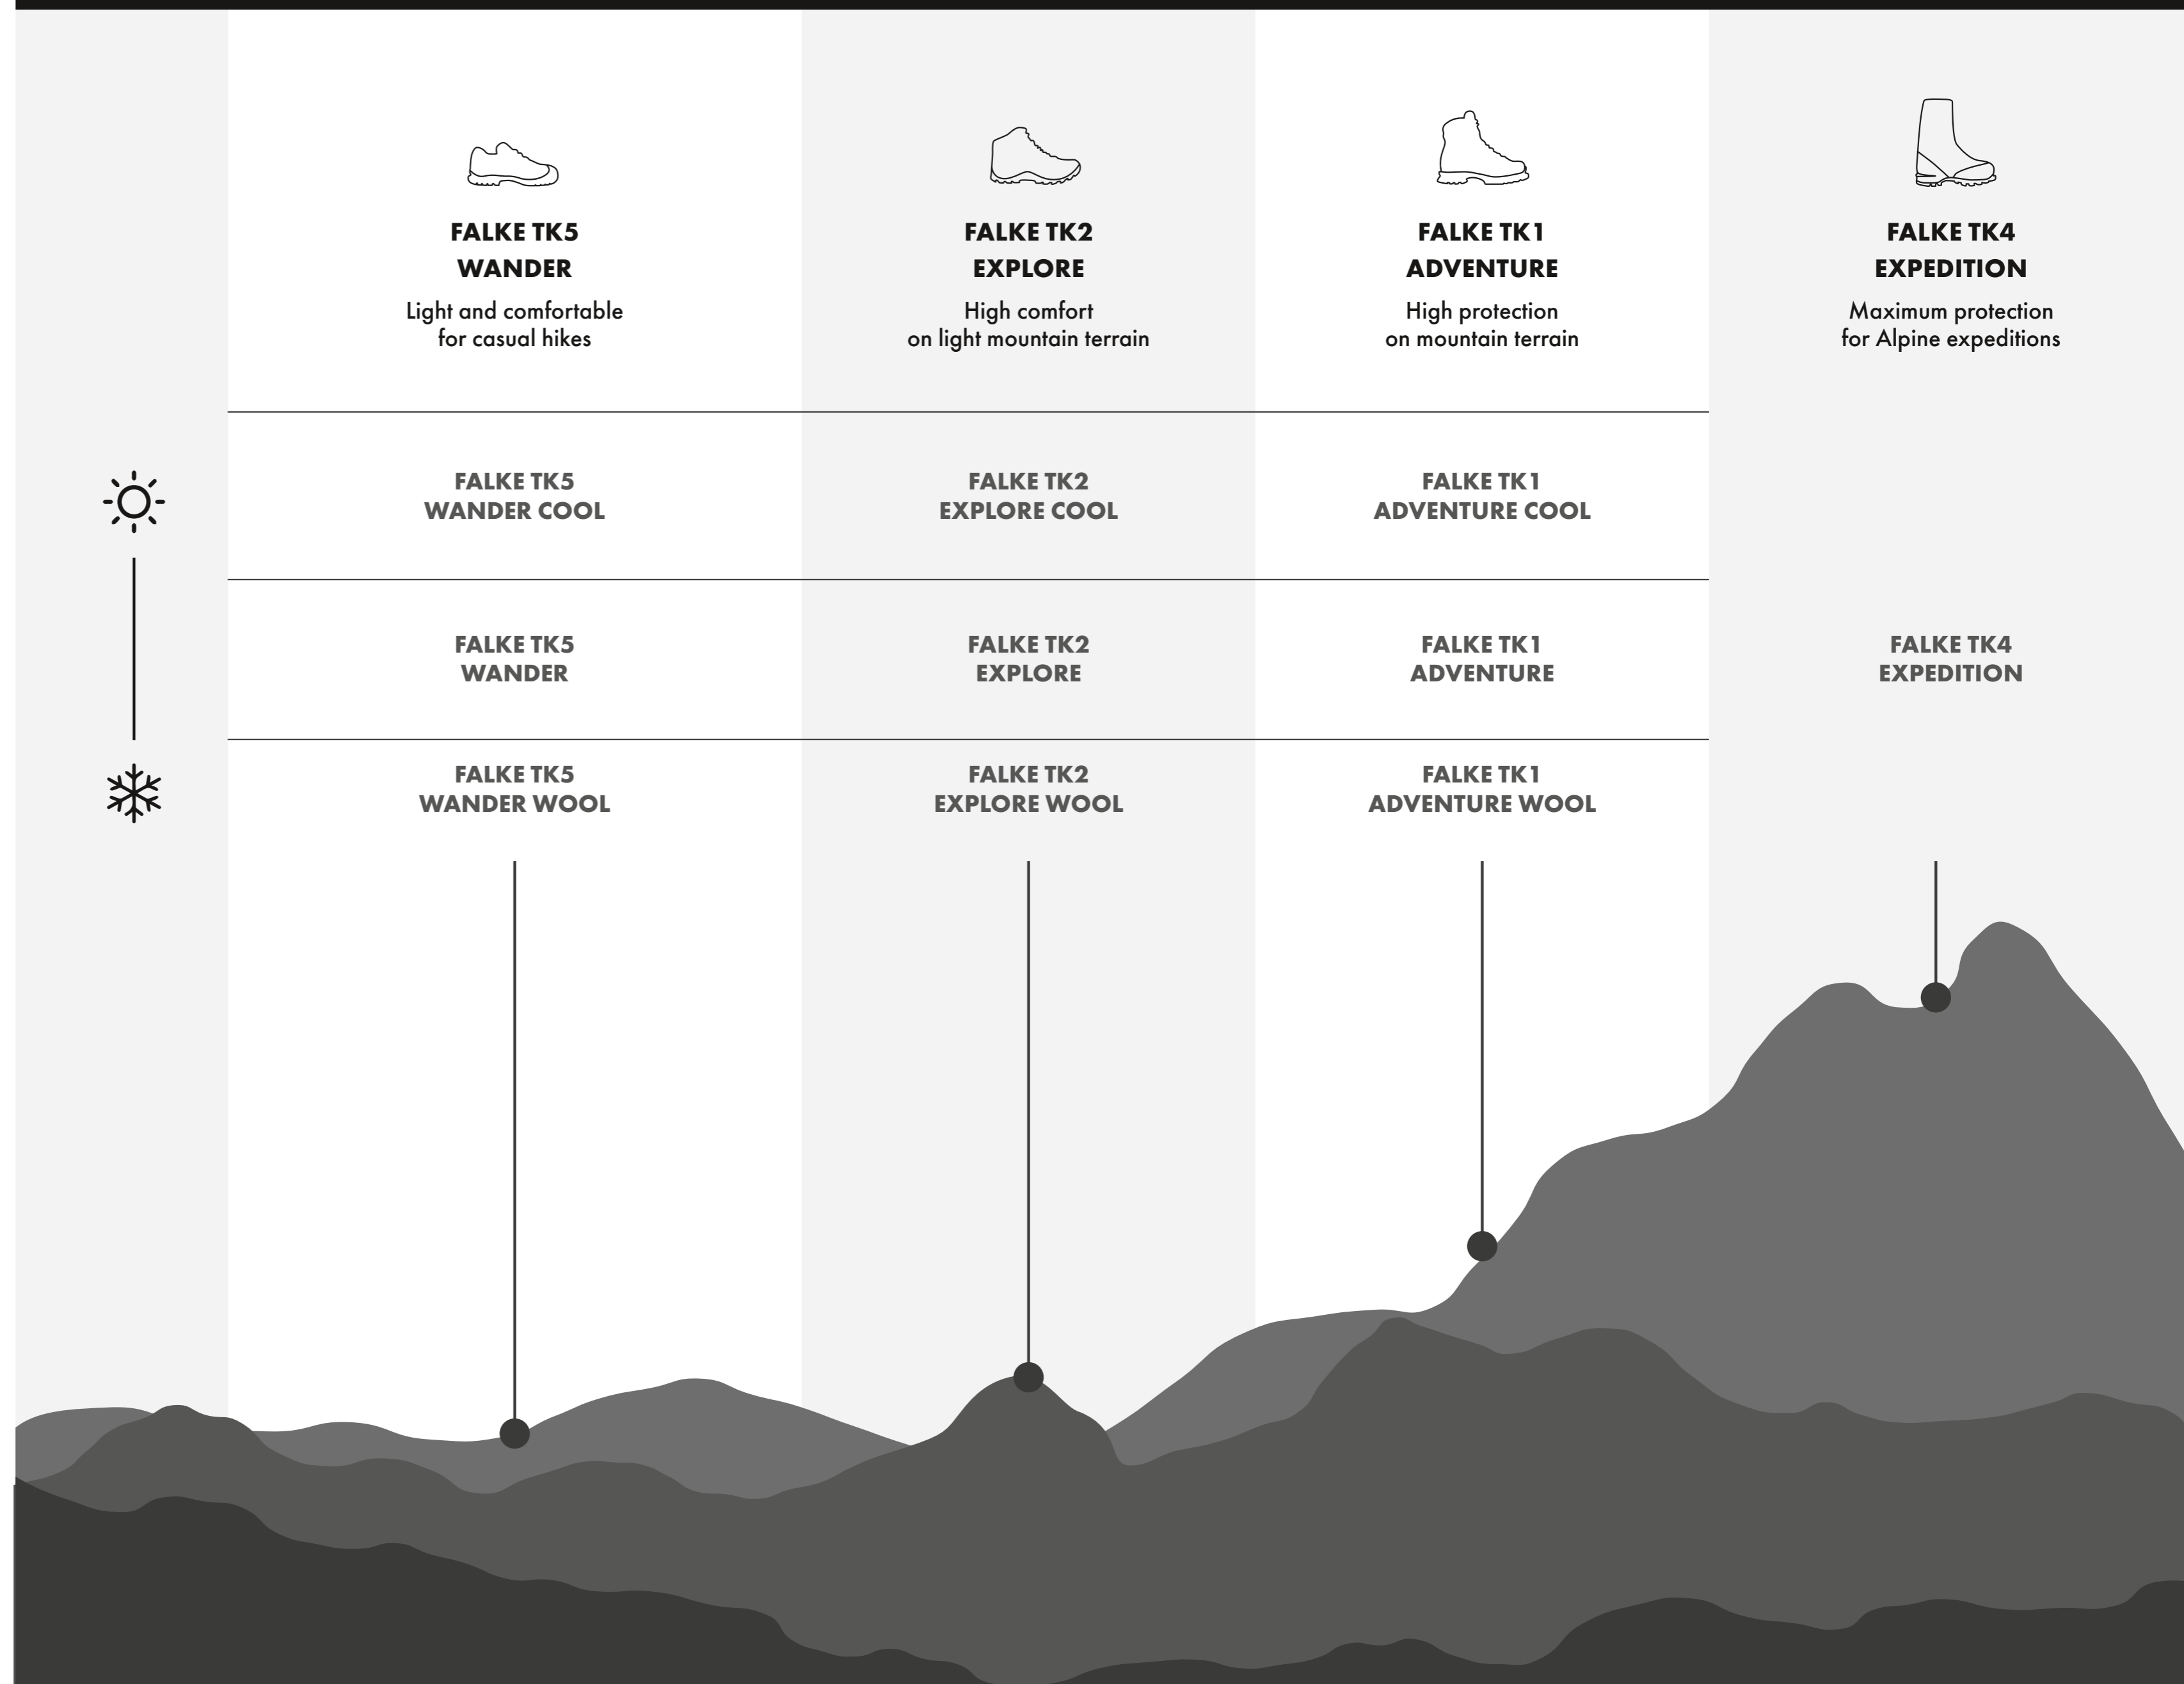

FALKE
ERGONOMIC
SPORT SYSTEM

**DO SOCKS
REALLY MATTER?**

FIND YOUR PERFECT PAIR

What *terrain*
are you hiking?

What *type of shoe*
do you hike in?

What is the *temperature*
during your hike?

CONTENT

CAPSULES

SOCKS

BASE LAYER

BRA TOOPS

SUPPORT

ACCESSORIES