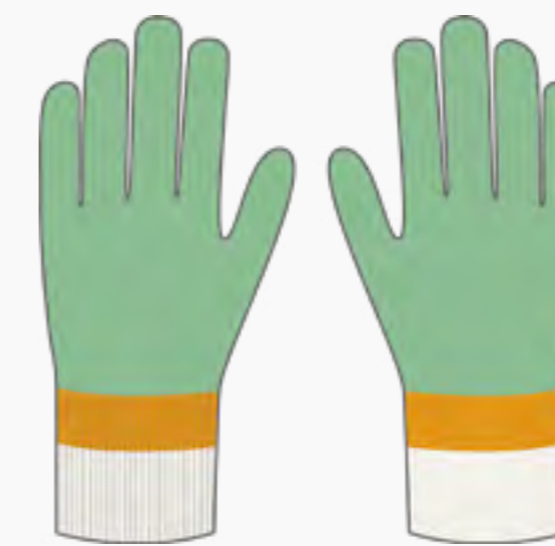

GLOVES

Article: 37648 unisex

Sizes: ONESIZE

Material: 55% PES,
45% WV