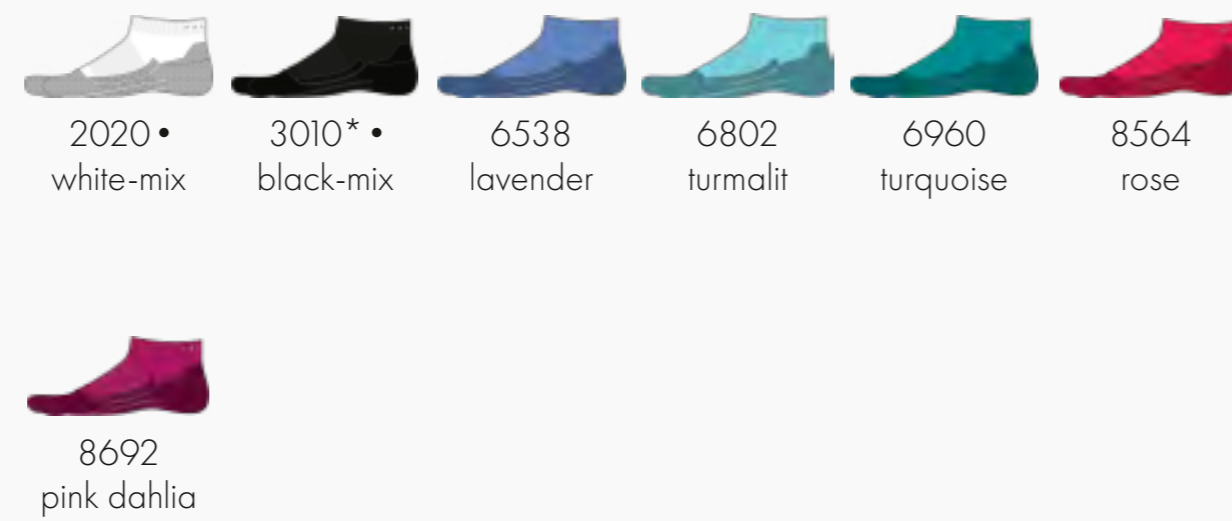

FALKE RU4 LIGHT PERFORMANCE SHORT

Article: 16761 women

Sizes: 35 - 36
37 - 38
39 - 40
41 - 42
43 - 44*

Material: 62% PA,
35% CLY,
3% EL