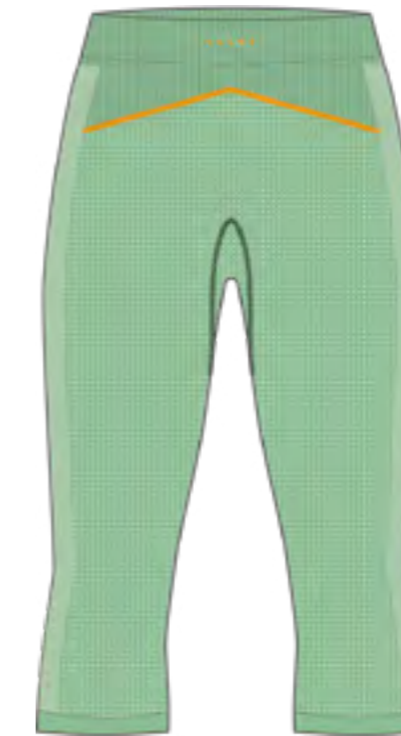

Material: 69% PA (RECYCLED),
26% PES (RECYCLED),
5% EL

7378
quiet green

3/4 TIGHTS
TREND
TIGHT FIT
NEW

Article: 33035 women

Sizes: XS
S
M
L
XL

Material: 49% PA (RECYCLED),
33% PA,
12% PES,
5% EL

7378
quiet green