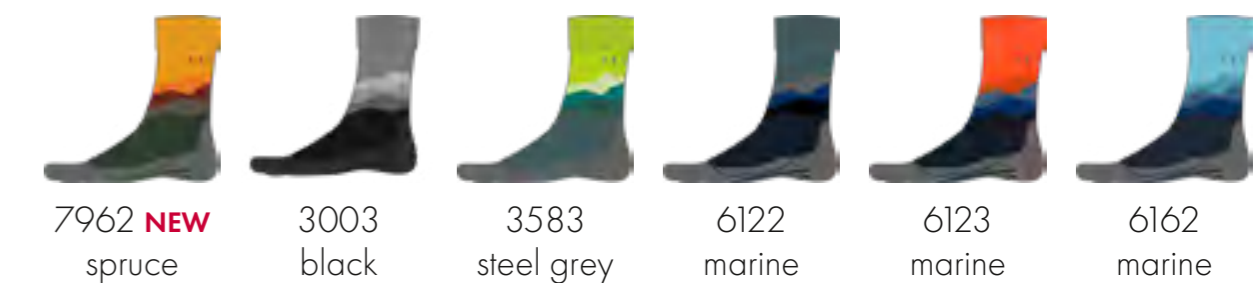

FALKE TK2 EXPLORE CREST

Article: 16193 men

Sizes: 39 - 41
42 - 43
44 - 45
46 - 48

Material: 43% PP,
22% PA,
19% PAN,
16% WO