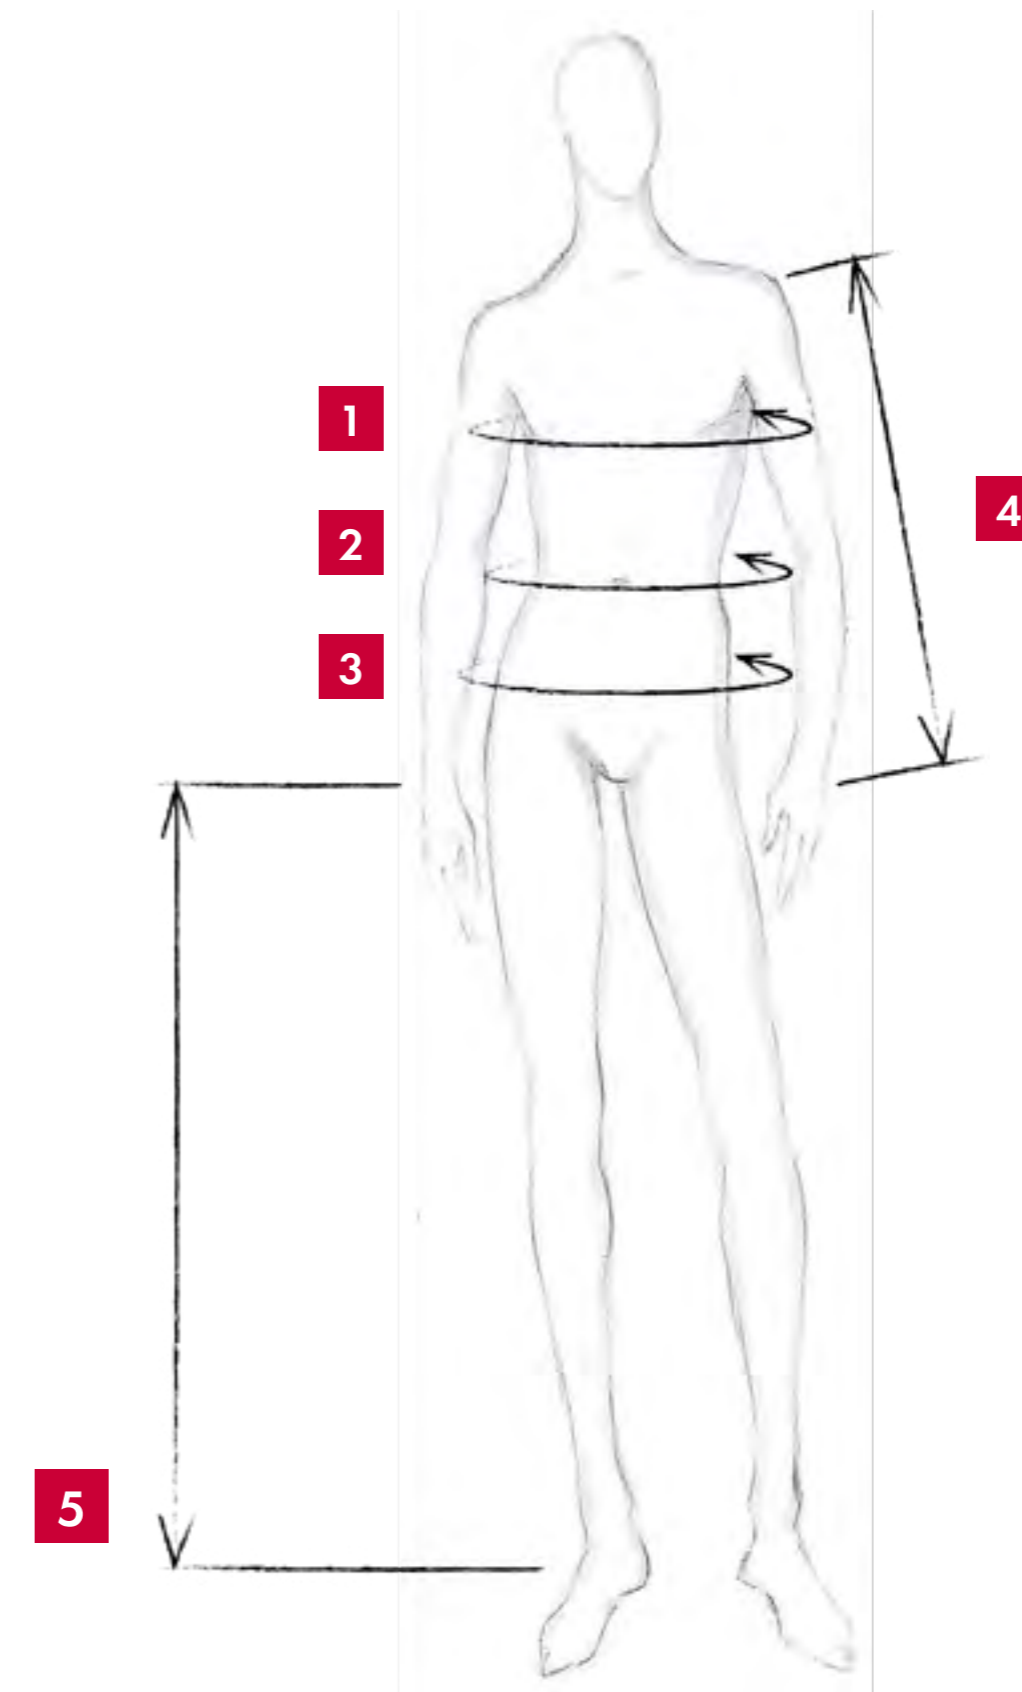

MEN

		XS - 44	S - 46	M - 48	L - 50	XL - 52	XXL - 54	XXXL - 56	
1	Chest	cm	88	93	99	105	111	117	123
		inch	34,6	36,6	39	41,3	43,7	46	48,4
2	Waist	cm	76	81	87	93	99	105	111
		inch	30	31,9	34,3	36,6	39	41,3	43,7
3	Hip	cm	92	96	101	106	111	116	121
		inch	36,2	37,8	39,8	41,7	43,7	45,7	47,6
4	Sleeve length	cm	64,5	64,5	66	66	67,5	67,5	69
		inch	25,4	25,4	26	26	26,6	26,6	27,2
5	Inseam	cm	82	82	84	84	84	86	86
		inch	32,3	32,3	33,1	33,1	33,1	33,9	33,9