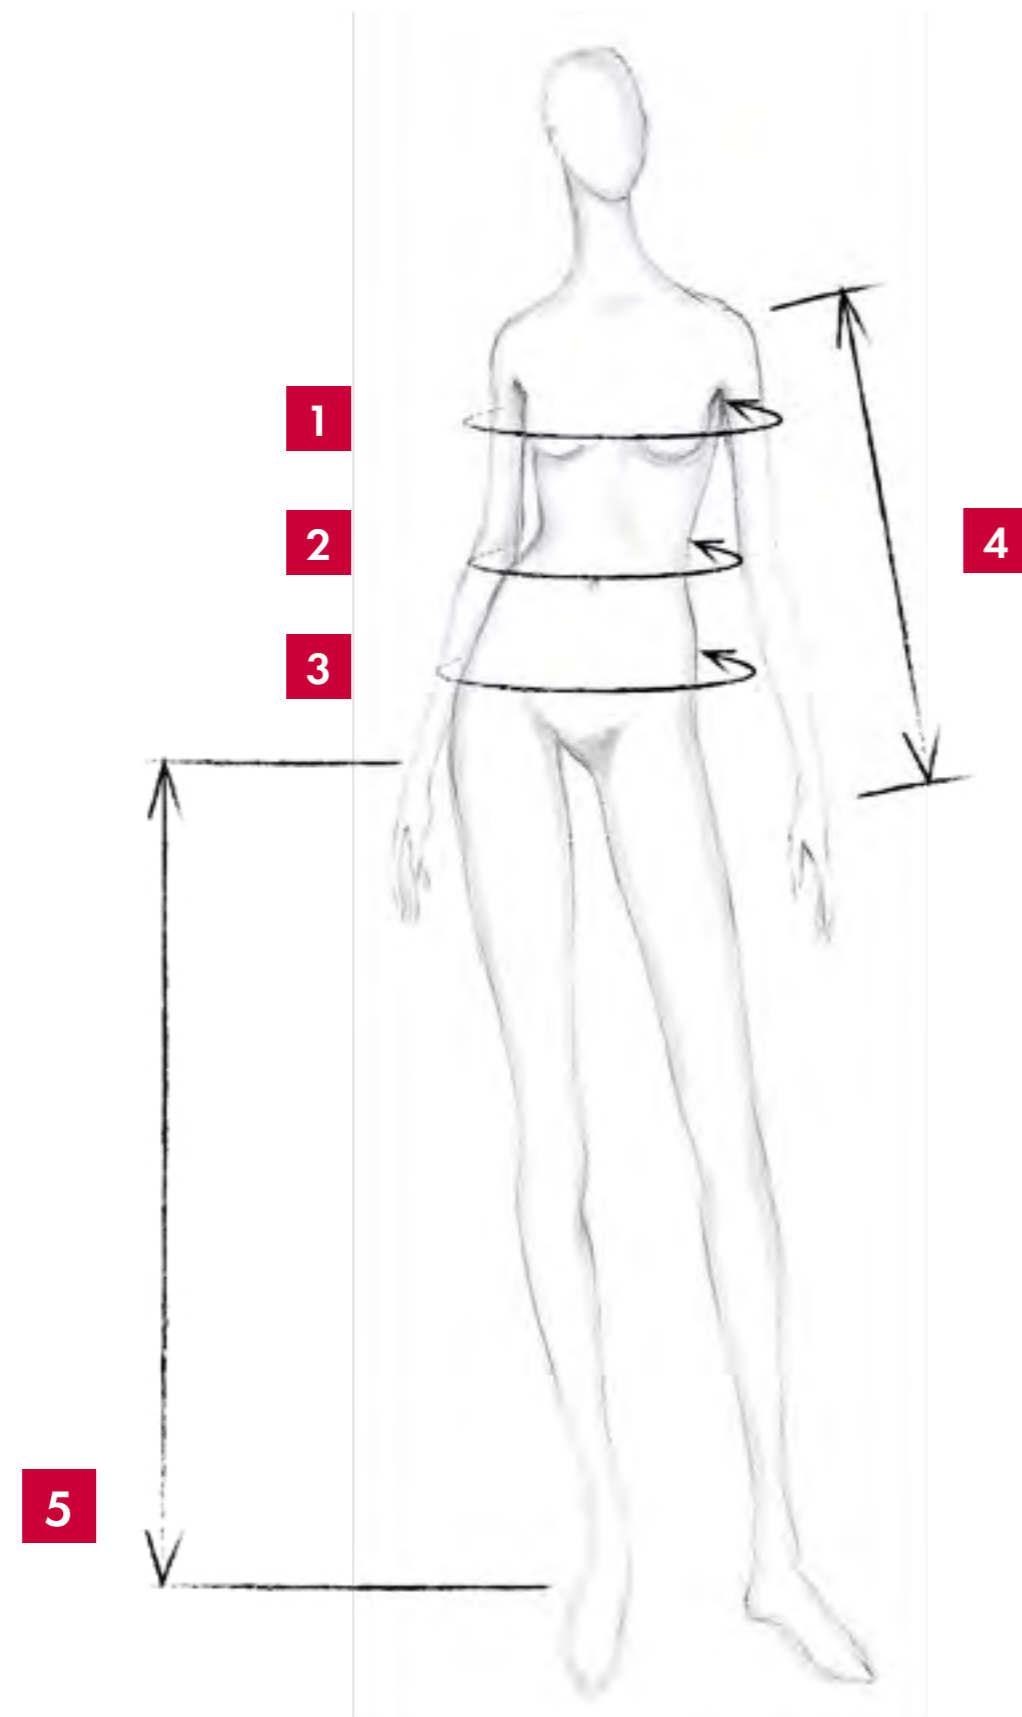

WOMEN

		XXS - 32	XS - 34	S - 36	M - 38	L - 40	XL - 42	XXL - 44	
1	Chest	cm	77	82	87	92	97	102	107
		inch	30,3	32,3	34,3	36,2	38,2	40,2	42,1
2	Waist	cm	59	64	69	74	79	84	89
		inch	23,2	25,2	27,2	29,1	31,1	33	35
3	Hip	cm	85	90	95	100	105	110	115
		inch	33,4	35,4	37,4	39,4	41,3	43,3	45,3
4	Sleeve length	cm	59,5	59,5	59,5	61	62,5	64	64
		inch	23,4	23,4	23,4	24	24,6	25,2	25,2
5	Inseam	cm	81	81	81	81	81	81	81
		inch	31,9	31,9	31,9	31,9	31,9	31,9	31,9